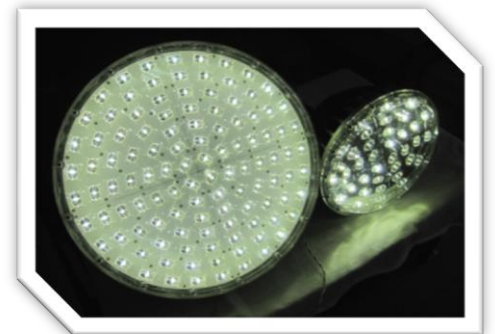

Notes:

For more information, contact us!

Green Lighting LED

130 West 8th Street, Erie, PA 16501

814-897-8870

www.GreenLightingLED.com